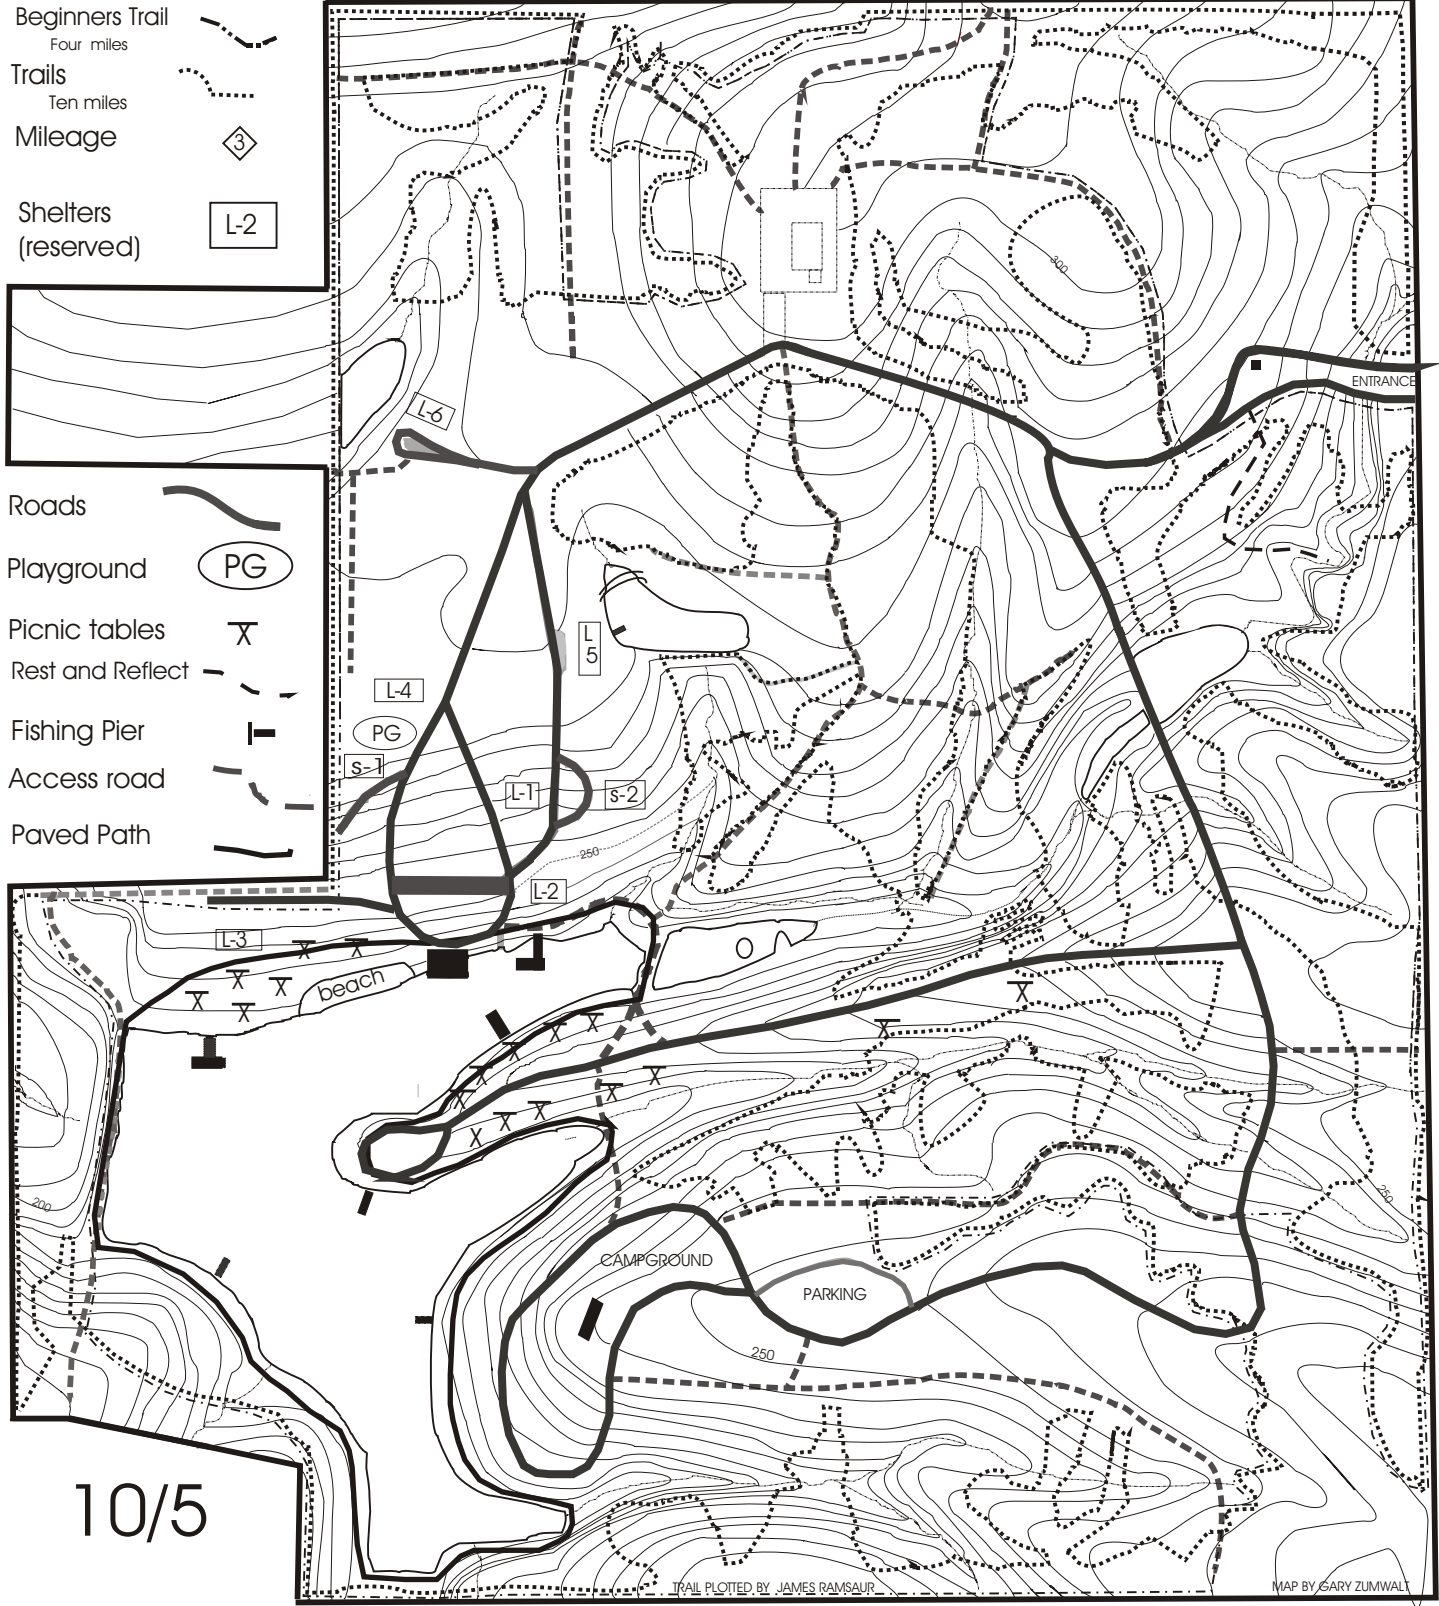

Shelters
(reserved)

Roads

Playground

Picnic tables

Rest and Reflect

Fishing Pier

Access road

Paved Path

10/5

SCALE 1: 2130

MILES

CONTOUR INTERVAL 5 FEET

TRAIL PLOTTED BY JAMES RAMSAUR

MAP BY GARY ZUMWALT